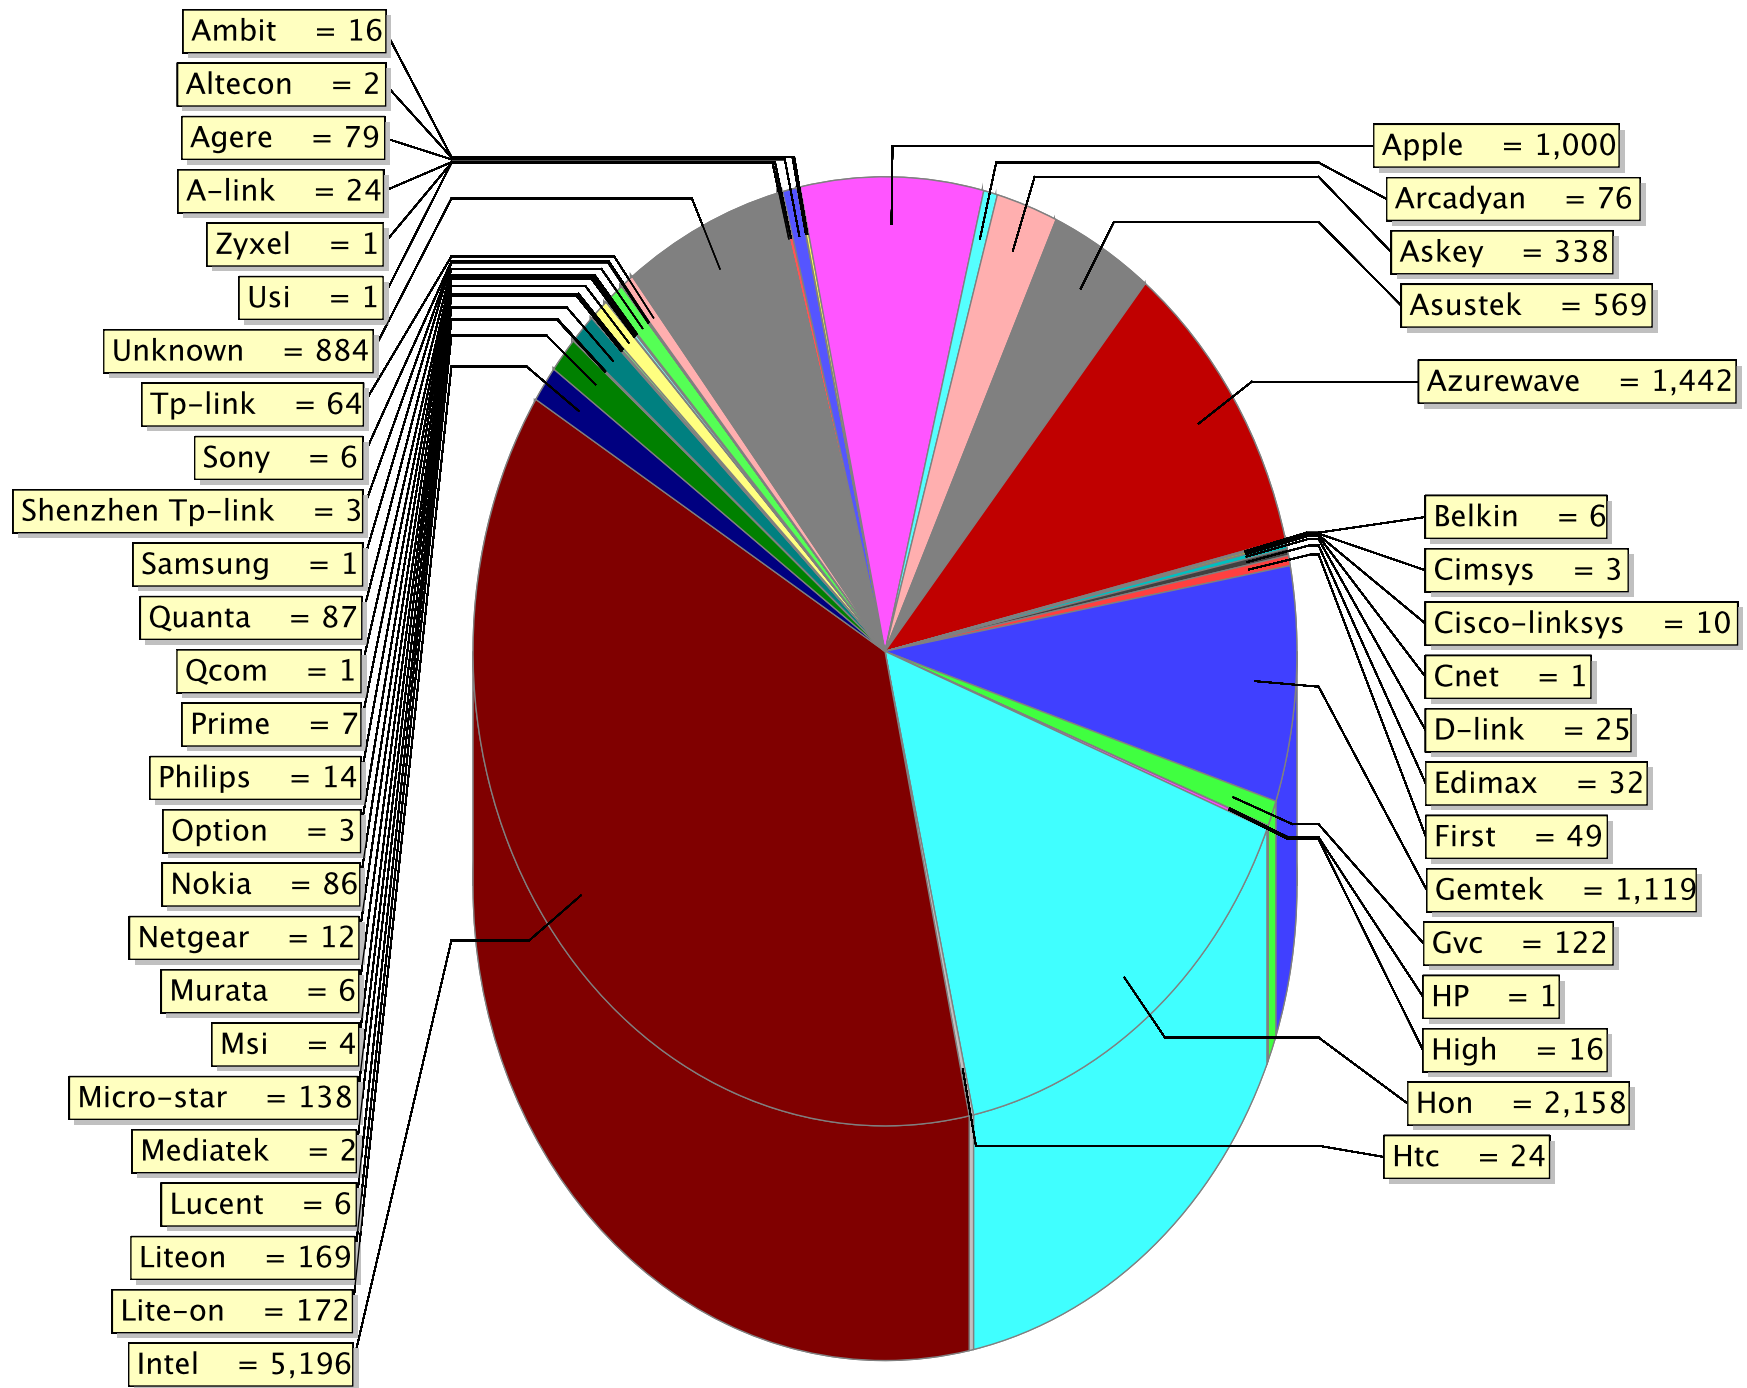

Users by Vendor

Time by Vendor

Traffic by Vendor

● A-link = 1,342.84	● Agere = 6.15	● Altecon = 80.29	● Ambit = 305.43	● Apple = 11,532.14	● Arcadyan = 774.48
● Askey = 15,935.32	● Asustek = 13,306.09	● Azurewave = 134,651.05	● Belkin = 46.76	● Cimsys = 9.33	● Cisco-linksys = 802.87
● Cnet = 54.23	● D-link = 217.6	● Edimax = 3,028.18	● First = 250.69	● Gemtek = 58,635.91	● Gvc = 2,147.5
● HP = 1.23	● High = 0.02	● Hon = 138,734.19	● Htc = 0.05	● Intel = 265,323.23	● Lite-on = 16,323.24
● Liteon = 12,858.95	● Lucent = 11.71	● Mediatek = 0.07	● Micro-star = 7,168.87	● Msi = 929.43	● Murata = 7.91
● Netgear = 934.09	● Nokia = 48.63	● Option = 0.07	● Philips = 51.85	● Prime = 84.57	● Qcom = 0
● Quanta = 1,805.95	● Samsung = 0	● Shenzhen Tp-link = 9.06	● Sony = 1.94	● Tp-link = 303.86	● Unknown = 63,903.65
● Usi = 0	● Zyxel = 0				

Sessions by Vendor

● A-link = 24	● Agere = 79	● Altecon = 2	● Ambit = 16	● Apple = 1,000	● Arcadyan = 76	● Askey = 338	● Asustek = 569
● Azurewave = 1,442	● Belkin = 6	● Cimsys = 3	● Cisco-linksys = 10	● Cnet = 1	● D-link = 25	● Edimax = 32	● First = 49
● Gemtek = 1,119	● Gvc = 122	● HP = 1	● High = 16	● Hon = 2,158	● Htc = 24	● Intel = 5,196	● Lite-on = 172
● Liteon = 169	● Lucent = 6	● Mediatek = 2	● Micro-star = 138	● Msi = 4	● Murata = 6	● Netgear = 12	● Nokia = 86
● Option = 3	● Philips = 14	● Prime = 7	● Qcom = 1	● Quanta = 87	● Samsung = 1	● Shenzhen Tp-link = 3	● Sony = 6
● Tp-link = 64	● Unknown = 884	● Usi = 1	● Zyxel = 1				