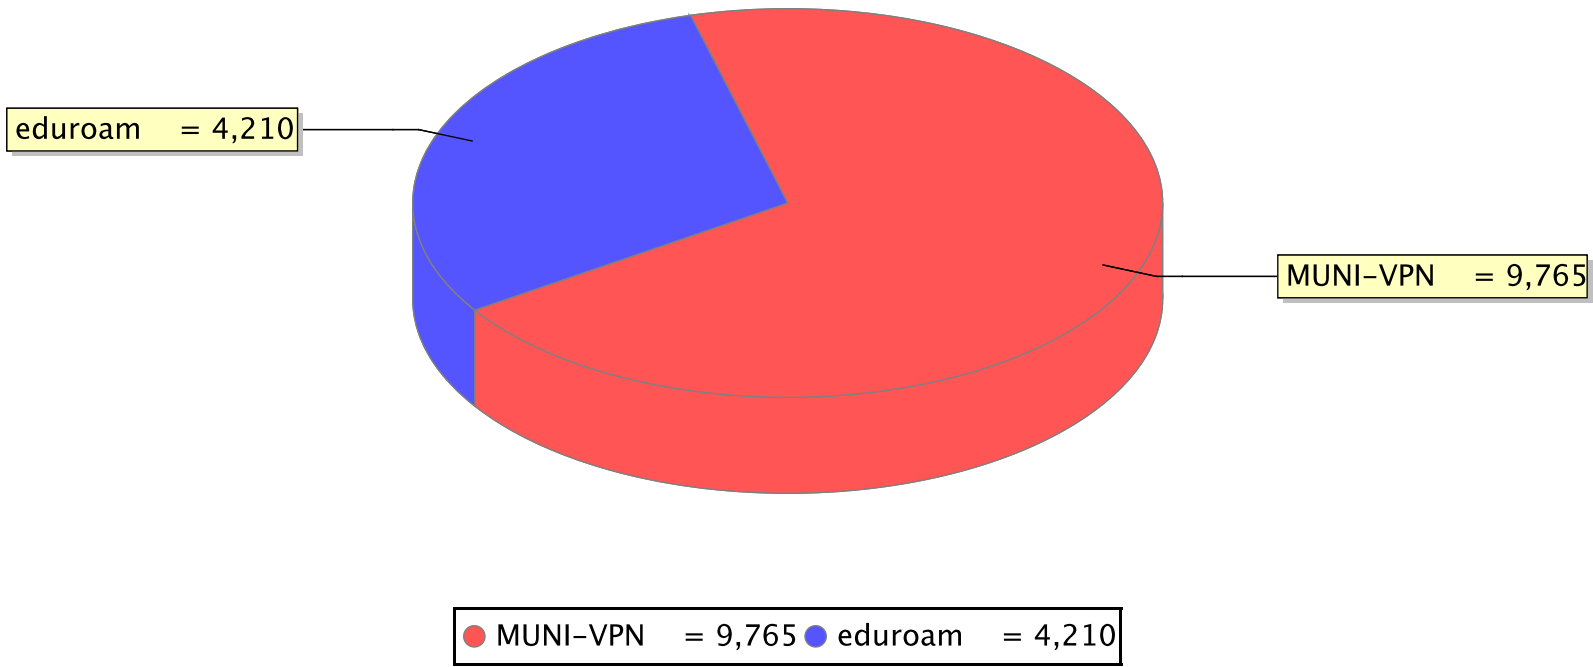

Sessions by Protocol

● 802.11a = 585 ● 802.11b = 222 ● 802.11g = 13,034 ● 802.11n_2.4GHz = 134

Client Summary by SSID

% of Users	% of Session Time	Number of Users	Number of Sessions	Session Time (Minutes)	SSID	Traffic (MB)	% of Traffic	% of Sessions
65.07	64.45	1753	9765	270281.58	MUNI-VPN	245740.90	32.69	69.87
34.93	35.55	941	4210	149072.02	eduroam	505888.54	67.31	30.13

Users by SSID

Time by SSID

Traffic by SSID

Sessions by SSID

Client Summary by VLAN

% of Users	% of Session Time	Number of Users	Number of Sessions	VLAN	Session Time (Minutes)	Traffic (MB)	% of Traffic	% of Sessions
34.93	35.55	941	4210	133	149072.02	505888.54	67.31	30.13
65.07	64.45	1753	9765	134	270281.58	245740.90	32.69	69.87

Users by VLAN

Time by VLAN

Traffic by VLAN

Sessions by VLAN

Client Summary by Vendor

% of Users	% of Session Time	Number of Users	Number of Sessions	Session Time (Minutes)	Vendor	Traffic (MB)	% of Traffic	% of Sessions
0.04	0.16	1	24	673.39	A-link	1342.84	0.18	0.17
0.04	0.16	1	79	654.56	Agere	6.15	0.00	0.57
0.04	0.03	1	2	107.93	Altecon	80.29	0.01	0.01
0.32	0.27	8	16	1144.21	Ambit	305.43	0.04	0.11
8.29	4.19	207	1000	17573.73	Apple	11532.14	1.53	7.16
0.32	0.26	8	76	1083.92	Arcadyan	774.48	0.10	0.54
1.92	2.65	48	338	11123.10	Askey	15935.32	2.12	2.42
2.48	3.84	62	569	16107.50	Asustek	13306.09	1.77	4.07
12.73	13.95	318	1442	58509.58	Azurewave	134651.05	17.91	10.32
0.08	0.13	2	6	526.00	Belkin	46.76	0.01	0.04
0.04	0.01	1	3	45.89	Cimsys	9.33	0.00	0.02
0.04	0.10	1	10	416.37	Cisco-linksys	802.87	0.11	0.07
0.04	0.02	1	1	71.91	Cnet	54.23	0.01	0.01
0.08	0.15	2	25	617.39	D-link	217.60	0.03	0.18