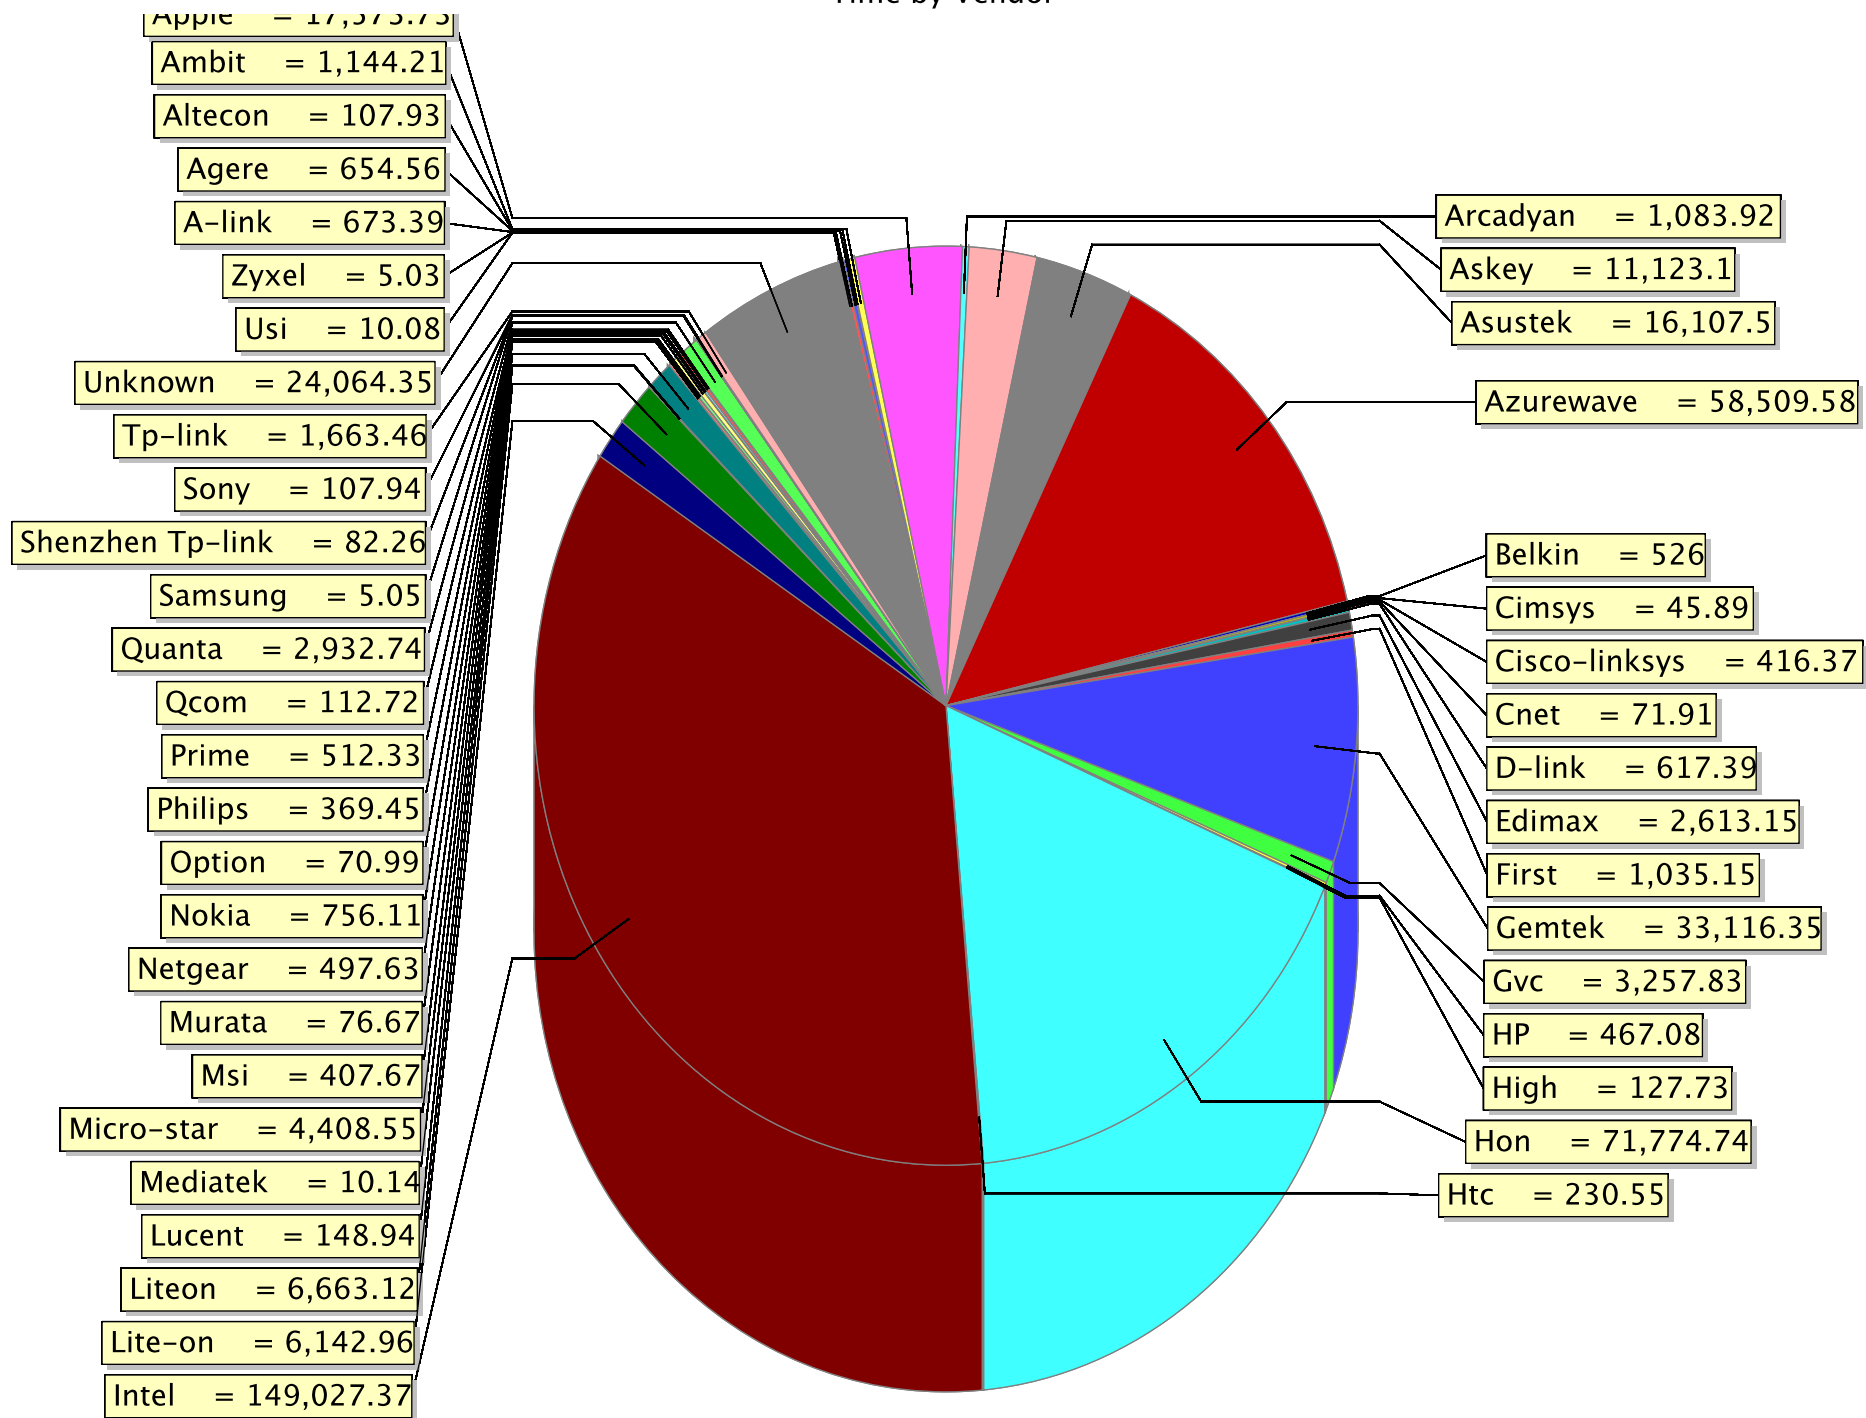

Time by Vendor