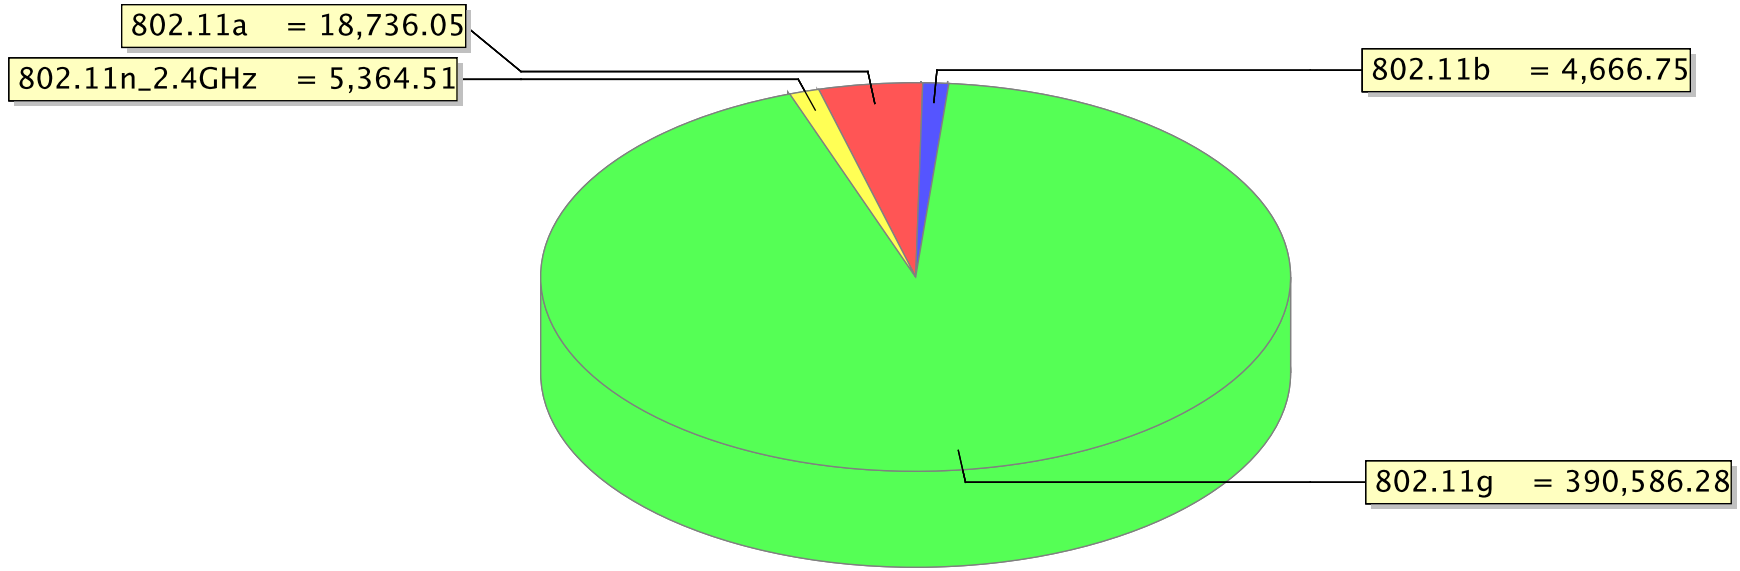

Client summary

Wireless Control System

Generated: Fri Oct 16 00:25:40 CEST 2009

Reporting Period: Last 1 day

Client Summary

Number of Sessions	Number of Users	Number of Unique Users	Number of New Users	Number of Unique APs	Number of Users per AP	Total Session Time (Minutes)	Average Session Time (Minutes)	Average Session Time per User (Minutes)	Total Traffic (MB)	Average Traffic per Session (KB)	Average Traffic per User (KB)	Total Throughput (Mbps)	Average Throughput per Session (Kbps)	Average Throughput per User (Kbps)
13975	2498	939	53	249	10.03	419353.59	30.01	167.88	751629.44	53783.86	300892.49	2107.03	150.77	843.49

Client Summary by Protocol

% of Users	Protocol	% of Session Time	Number of Users	Number of Sessions	Session Time (Minutes)	Traffic (MB)	% of Traffic	% of Sessions
6.94	802.11a	4.47	186	585	18736.05	38037.54	5.06	4.19
0.93	802.11b	1.11	25	222	4666.75	1439.61	0.19	1.59
89.44	802.11g	93.14	2397	13034	390586.28	706879.74	94.05	93.27
2.69	802.11n_2.4GHz	1.28	72	134	5364.51	5272.54	0.70	0.96

Users by Protocol

Time by Protocol

● 802.11a = 18,736.05 ● 802.11b = 4,666.75 ● 802.11g = 390,586.28 ● 802.11n_2.4GHz = 5,364.51

Traffic by Protocol

● 802.11a = 38,037.54 ● 802.11b = 1,439.61 ● 802.11g = 706,879.74 ● 802.11n_2.4GHz = 5,272.54