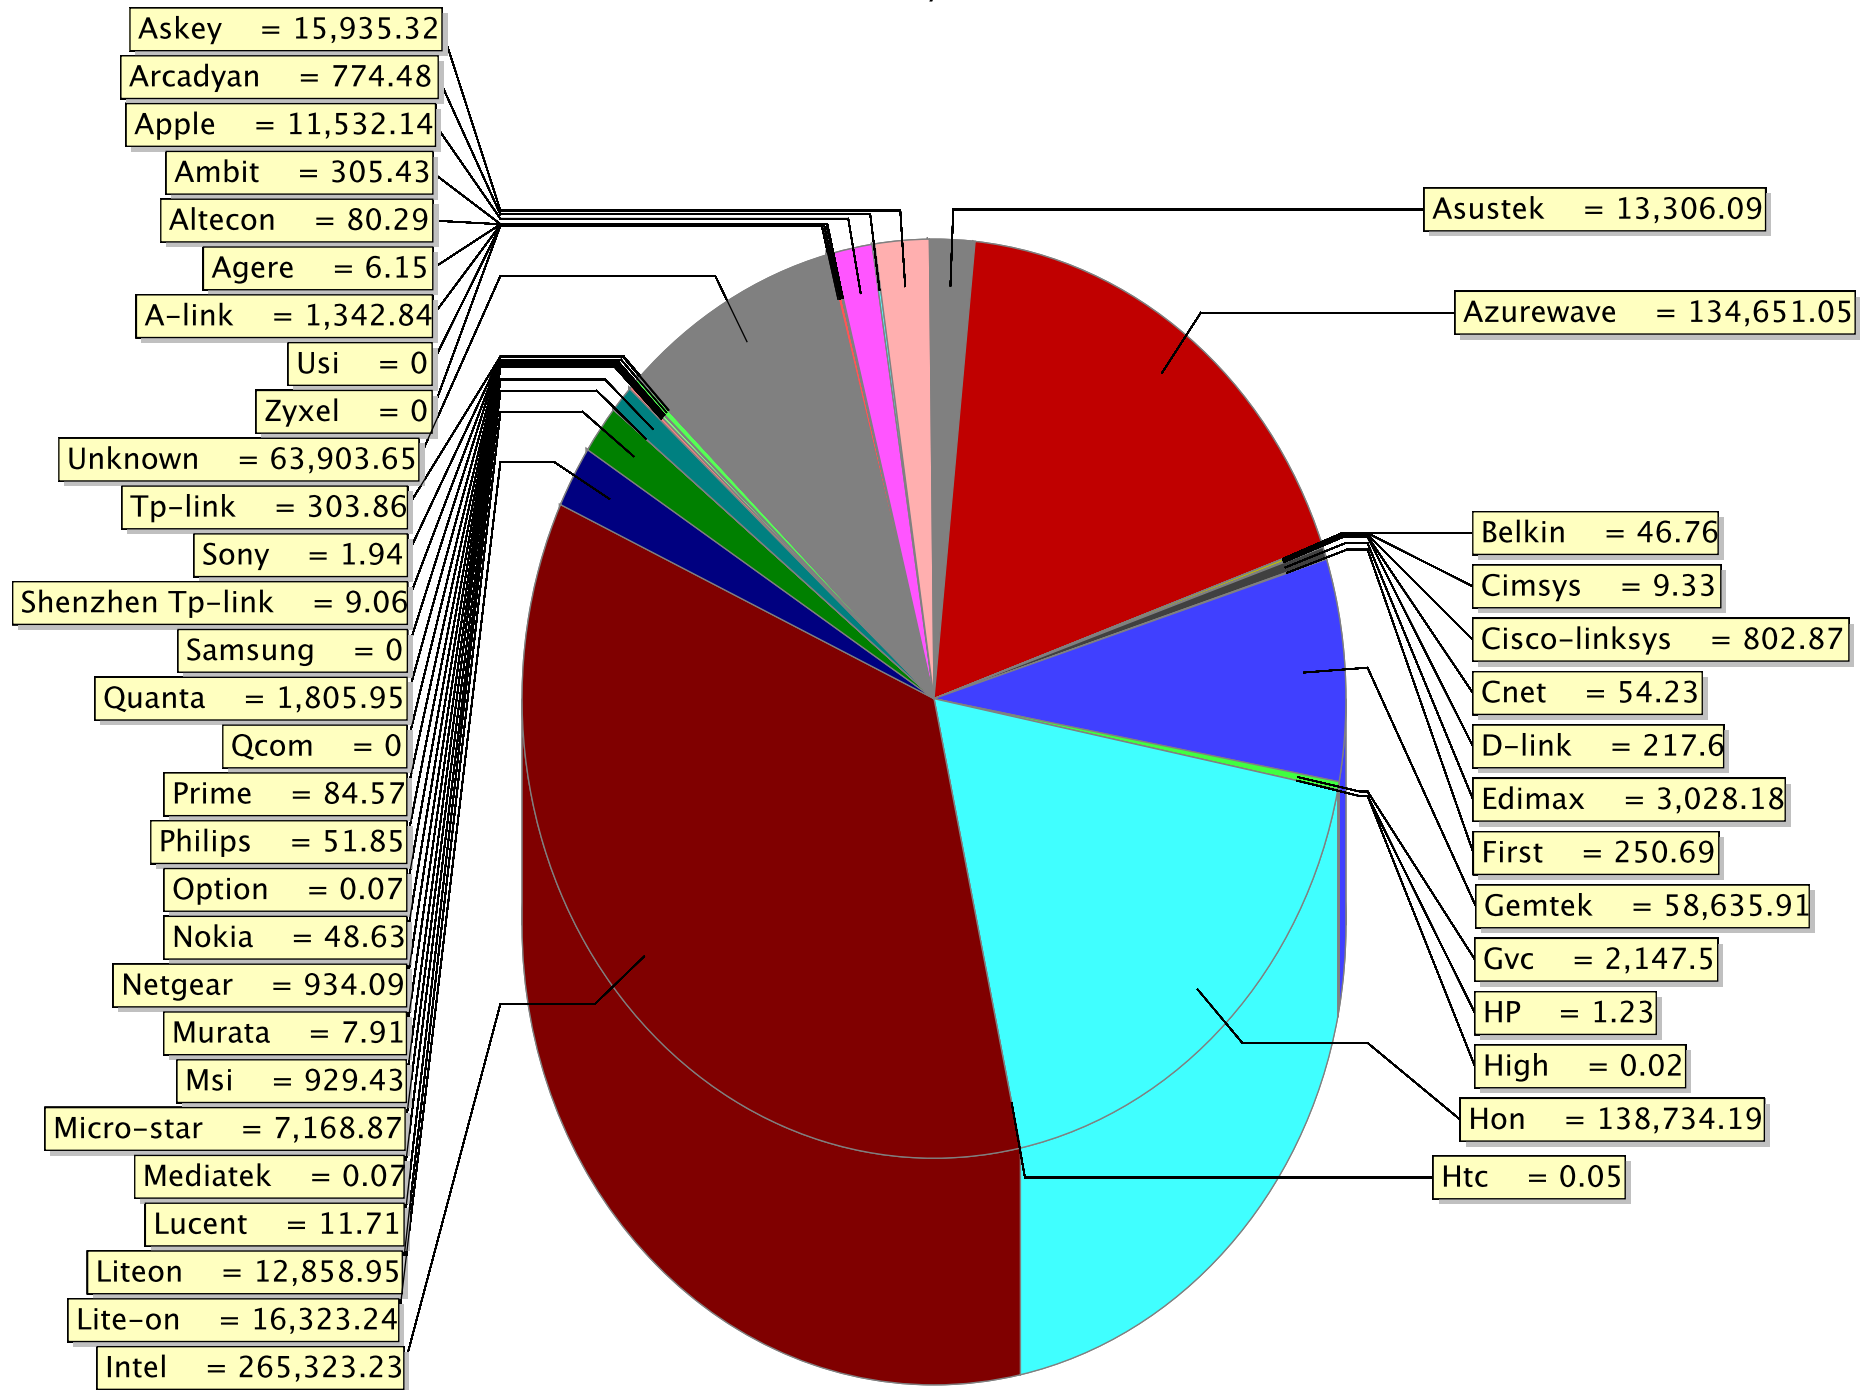

Traffic by Vendor

● A-link = 1,342.84	● Agere = 6.15	● Altecon = 80.29	● Ambit = 305.43	● Apple = 11,532.14	● Arcadyan = 774.48
● Askey = 15,935.32	● Asustek = 13,306.09	● Azurewave = 134,651.05	● Belkin = 46.76	● Cimsys = 9.33	● Cisco-linksys = 802.87
● Cnet = 54.23	● D-link = 217.6	● Edimax = 3,028.18	● First = 250.69	● Gemtek = 58,635.91	● Gvc = 2,147.5
● HP = 1.23	● High = 0.02	● Hon = 138,734.19	● Htc = 0.05	● Intel = 265,323.23	● Lite-on = 16,323.24
● Liteon = 12,858.95	● Lucent = 11.71	● Mediatek = 0.07	● Micro-star = 7,168.87	● Msi = 929.43	● Murata = 7.91
● Netgear = 934.09	● Nokia = 48.63	● Option = 0.07	● Philips = 51.85	● Prime = 84.57	● Qcom = 0
● Quanta = 1,805.95	● Samsung = 0	● Shenzhen Tp-link = 9.06	● Sony = 1.94	● Tp-link = 303.86	● Unknown = 63,903.65
● Usi = 0	● Zyxel = 0