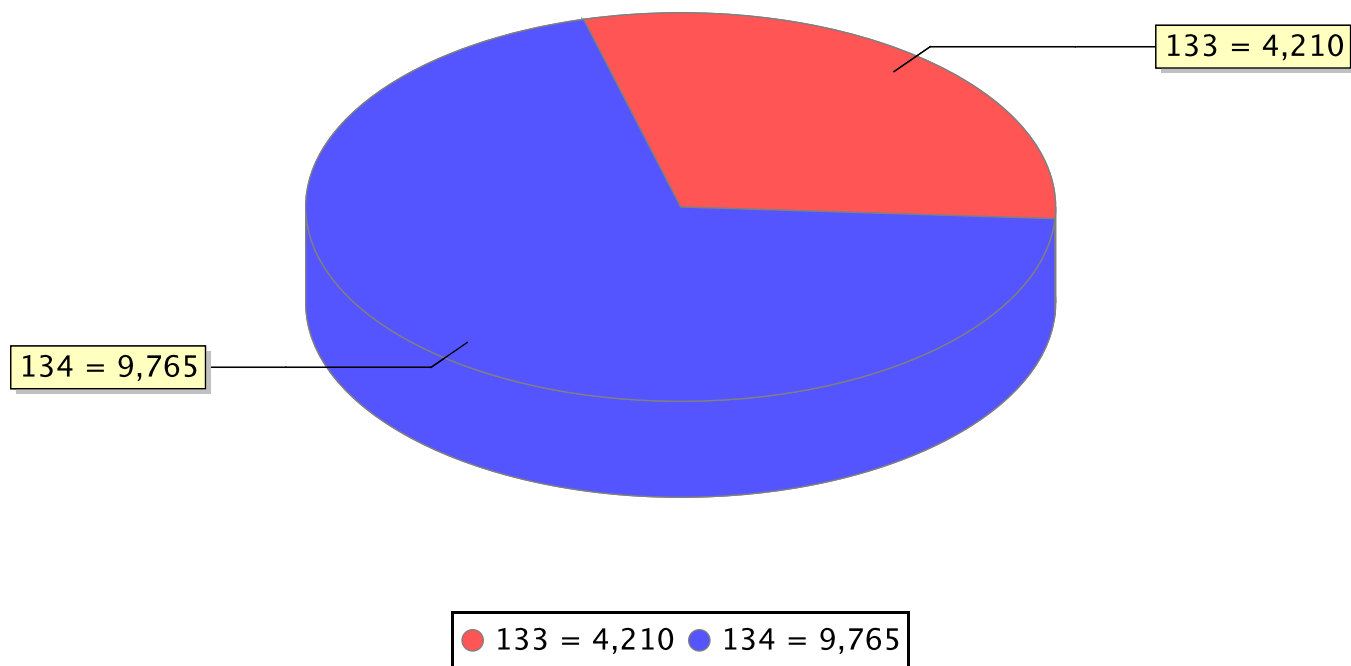

Users by SSID

Time by SSID

Traffic by SSID

Sessions by SSID

Client Summary by VLAN

% of Users	% of Session Time	Number of Users	Number of Sessions	VLAN	Session Time (Minutes)	Traffic (MB)	% of Traffic	% of Sessions
34.93	35.55	941	4210	133	149072.02	505888.54	67.31	30.13
65.07	64.45	1753	9765	134	270281.58	245740.90	32.69	69.87

Users by VLAN

Time by VLAN

Traffic by VLAN

Sessions by VLAN

Client Summary by Vendor

% of Users	% of Session Time	Number of Users	Number of Sessions	Session Time (Minutes)	Vendor	Traffic (MB)	% of Traffic	% of Sessions
0.04	0.16	1	24	673.39	A-link	1342.84	0.18	0.17
0.04	0.16	1	79	654.56	Agere	6.15	0.00	0.57
0.04	0.03	1	2	107.93	Altecon	80.29	0.01	0.01
0.32	0.27	8	16	1144.21	Ambit	305.43	0.04	0.11
8.29	4.19	207	1000	17573.73	Apple	11532.14	1.53	7.16
0.32	0.26	8	76	1083.92	Arcadyan	774.48	0.10	0.54
1.92	2.65	48	338	11123.10	Askey	15935.32	2.12	2.42
2.48	3.84	62	569	16107.50	Asustek	13306.09	1.77	4.07
12.73	13.95	318	1442	58509.58	Azurewave	134651.05	17.91	10.32
0.08	0.13	2	6	526.00	Belkin	46.76	0.01	0.04
0.04	0.01	1	3	45.89	Cimsys	9.33	0.00	0.02
0.04	0.10	1	10	416.37	Cisco-linksys	802.87	0.11	0.07
0.04	0.02	1	1	71.91	Cnet	54.23	0.01	0.01
0.08	0.15	2	25	617.39	D-link	217.60	0.03	0.18