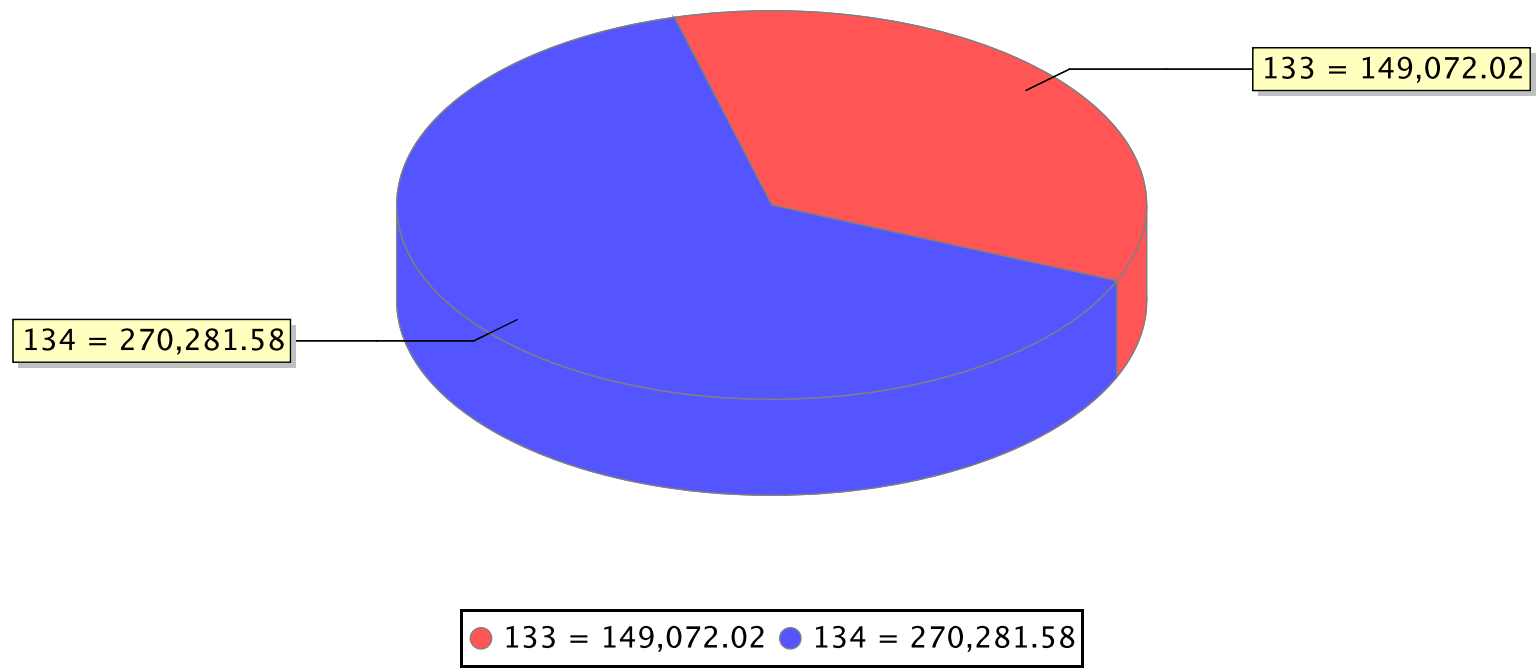

Users by Protocol

Time by Protocol

● 802.11a = 18,736.05 ● 802.11b = 4,666.75 ● 802.11g = 390,586.28 ● 802.11n_2.4GHz = 5,364.51

Traffic by Protocol

● 802.11a = 38,037.54 ● 802.11b = 1,439.61 ● 802.11g = 706,879.74 ● 802.11n_2.4GHz = 5,272.54

Sessions by Protocol

● 802.11a = 585 ● 802.11b = 222 ● 802.11g = 13,034 ● 802.11n_2.4GHz = 134

Client Summary by SSID

% of Users	% of Session Time	Number of Users	Number of Sessions	Session Time (Minutes)	SSID	Traffic (MB)	% of Traffic	% of Sessions
65.07	64.45	1753	9765	270281.58	MUNI-VPN	245740.90	32.69	69.87
34.93	35.55	941	4210	149072.02	eduroam	505888.54	67.31	30.13

Users by SSID

Time by SSID

Traffic by SSID

Sessions by SSID

Client Summary by VLAN

% of Users	% of Session Time	Number of Users	Number of Sessions	VLAN	Session Time (Minutes)	Traffic (MB)	% of Traffic	% of Sessions
34.93	35.55	941	4210	133	149072.02	505888.54	67.31	30.13
65.07	64.45	1753	9765	134	270281.58	245740.90	32.69	69.87

Users by VLAN

Time by VLAN

Traffic by VLAN

Sessions by VLAN

Client Summary by Vendor

% of Users	% of Session Time	Number of Users	Number of Sessions	Session Time (Minutes)	Vendor	Traffic (MB)	% of Traffic	% of Sessions
0.04	0.16	1	24	673.39	A-link	1342.84	0.18	0.17
0.04	0.16	1	79	654.56	Agere	6.15	0.00	0.57
0.04	0.03	1	2	107.93	Altecon	80.29	0.01	0.01
0.32	0.27	8	16	1144.21	Ambit	305.43	0.04	0.11
8.29	4.19	207	1000	17573.73	Apple	11532.14	1.53	7.16
0.32	0.26	8	76	1083.92	Arcadyan	774.48	0.10	0.54
1.92	2.65	48	338	11123.10	Askey	15935.32	2.12	2.42
2.48	3.84	62	569	16107.50	Asustek	13306.09	1.77	4.07
12.73	13.95	318	1442	58509.58	Azurewave	134651.05	17.91	10.32
0.08	0.13	2	6	526.00	Belkin	46.76	0.01	0.04
0.04	0.01	1	3	45.89	Cimsys	9.33	0.00	0.02
0.04	0.10	1	10	416.37	Cisco-linksys	802.87	0.11	0.07
0.04	0.02	1	1	71.91	Cnet	54.23	0.01	0.01
0.08	0.15	2	25	617.39	D-link	217.60	0.03	0.18