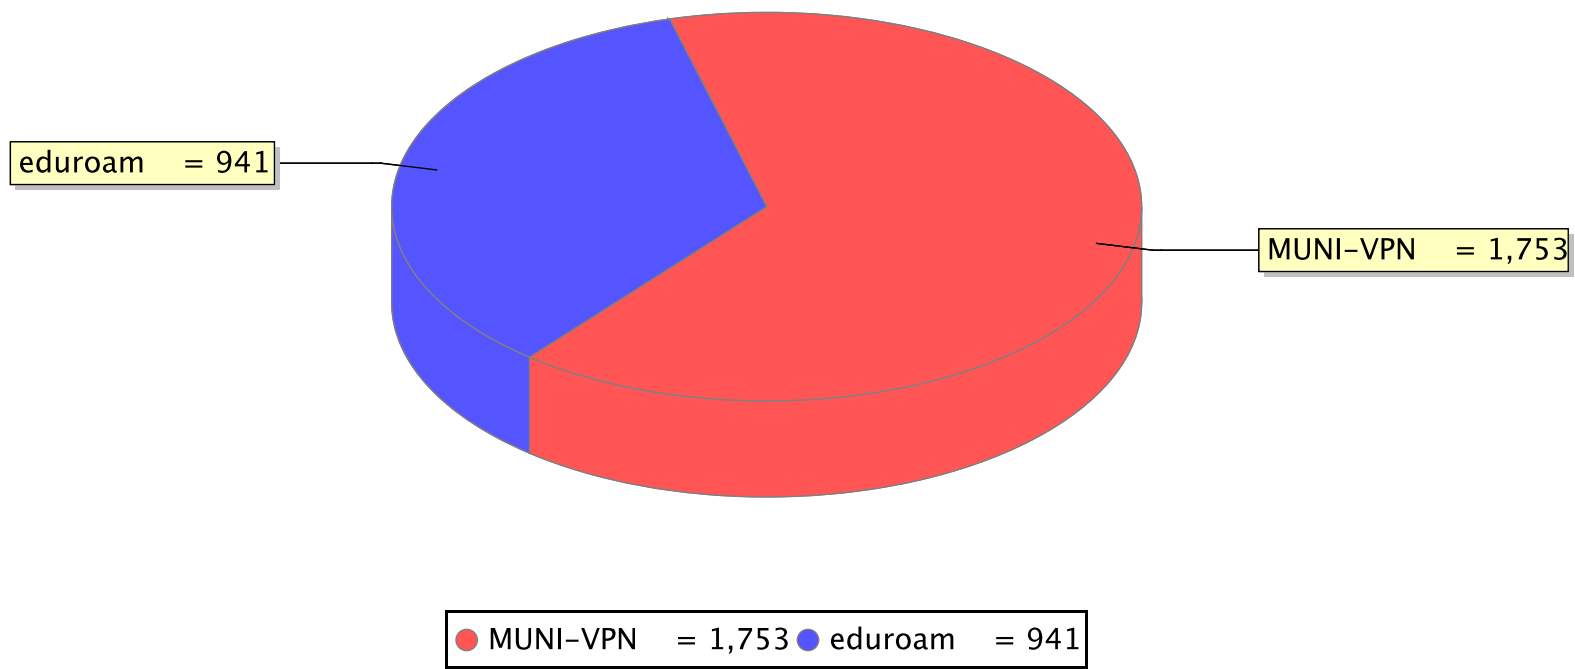

Users by Protocol

Time by Protocol

● 802.11a = 18,736.05 ● 802.11b = 4,666.75 ● 802.11g = 390,586.28 ● 802.11n_2.4GHz = 5,364.51

Traffic by Protocol

● 802.11a = 38,037.54 ● 802.11b = 1,439.61 ● 802.11g = 706,879.74 ● 802.11n_2.4GHz = 5,272.54

Sessions by Protocol

● 802.11a = 585 ● 802.11b = 222 ● 802.11g = 13,034 ● 802.11n_2.4GHz = 134

Client Summary by SSID

% of Users	% of Session Time	Number of Users	Number of Sessions	Session Time (Minutes)	SSID	Traffic (MB)	% of Traffic	% of Sessions
65.07	64.45	1753	9765	270281.58	MUNI-VPN	245740.90	32.69	69.87
34.93	35.55	941	4210	149072.02	eduroam	505888.54	67.31	30.13

Users by SSID

Time by SSID

Traffic by SSID

Sessions by SSID

Client Summary by VLAN

% of Users	% of Session Time	Number of Users	Number of Sessions	VLAN	Session Time (Minutes)	Traffic (MB)	% of Traffic	% of Sessions
34.93	35.55	941	4210	133	149072.02	505888.54	67.31	30.13
65.07	64.45	1753	9765	134	270281.58	245740.90	32.69	69.87