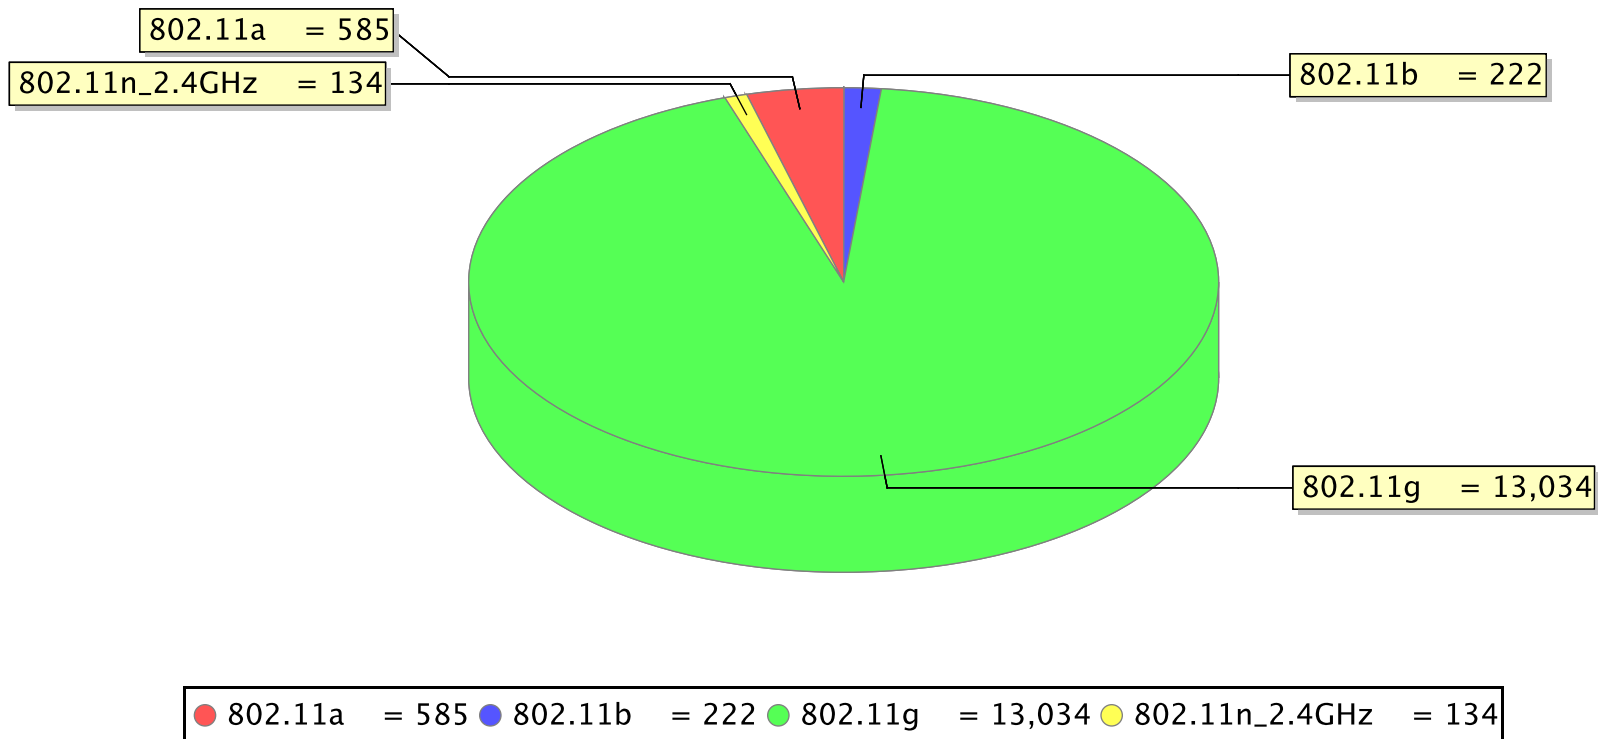

Client summary

Wireless Control System

Generated: Fri Oct 16 00:25:40 CEST 2009

Reporting Period: Last 1 day

Client Summary

Number of Sessions	Number of Users	Number of Unique Users	Number of New Users	Number of Unique APs	Number of Users per AP	Total Session Time (Minutes)	Average Session Time (Minutes)	Average Session Time per User (Minutes)	Total Traffic (MB)	Average Traffic per Session (KB)	Average Traffic per User (KB)	Total Throughput (Mbps)	Average Throughput per Session (Kbps)	Average Throughput per User (Kbps)
13975	2498	939	53	249	10.03	419353.59	30.01	167.88	751629.44	53783.86	300892.49	2107.03	150.77	843.49

Client Summary by Protocol

% of Users	Protocol	% of Session Time	Number of Users	Number of Sessions	Session Time (Minutes)	Traffic (MB)	% of Traffic	% of Sessions
6.94	802.11a	4.47	186	585	18736.05	38037.54	5.06	4.19
0.93	802.11b	1.11	25	222	4666.75	1439.61	0.19	1.59
89.44	802.11g	93.14	2397	13034	390586.28	706879.74	94.05	93.27
2.69	802.11n_2.4GHz	1.28	72	134	5364.51	5272.54	0.70	0.96

Users by Protocol

Time by Protocol

● 802.11a = 18,736.05 ● 802.11b = 4,666.75 ● 802.11g = 390,586.28 ● 802.11n_2.4GHz = 5,364.51

Traffic by Protocol

● 802.11a = 38,037.54 ● 802.11b = 1,439.61 ● 802.11g = 706,879.74 ● 802.11n_2.4GHz = 5,272.54

Sessions by Protocol

● 802.11a = 585 ● 802.11b = 222 ● 802.11g = 13,034 ● 802.11n_2.4GHz = 134

Client Summary by SSID

% of Users	% of Session Time	Number of Users	Number of Sessions	Session Time (Minutes)	SSID	Traffic (MB)	% of Traffic	% of Sessions
65.07	64.45	1753	9765	270281.58	MUNI-VPN	245740.90	32.69	69.87
34.93	35.55	941	4210	149072.02	eduroam	505888.54	67.31	30.13