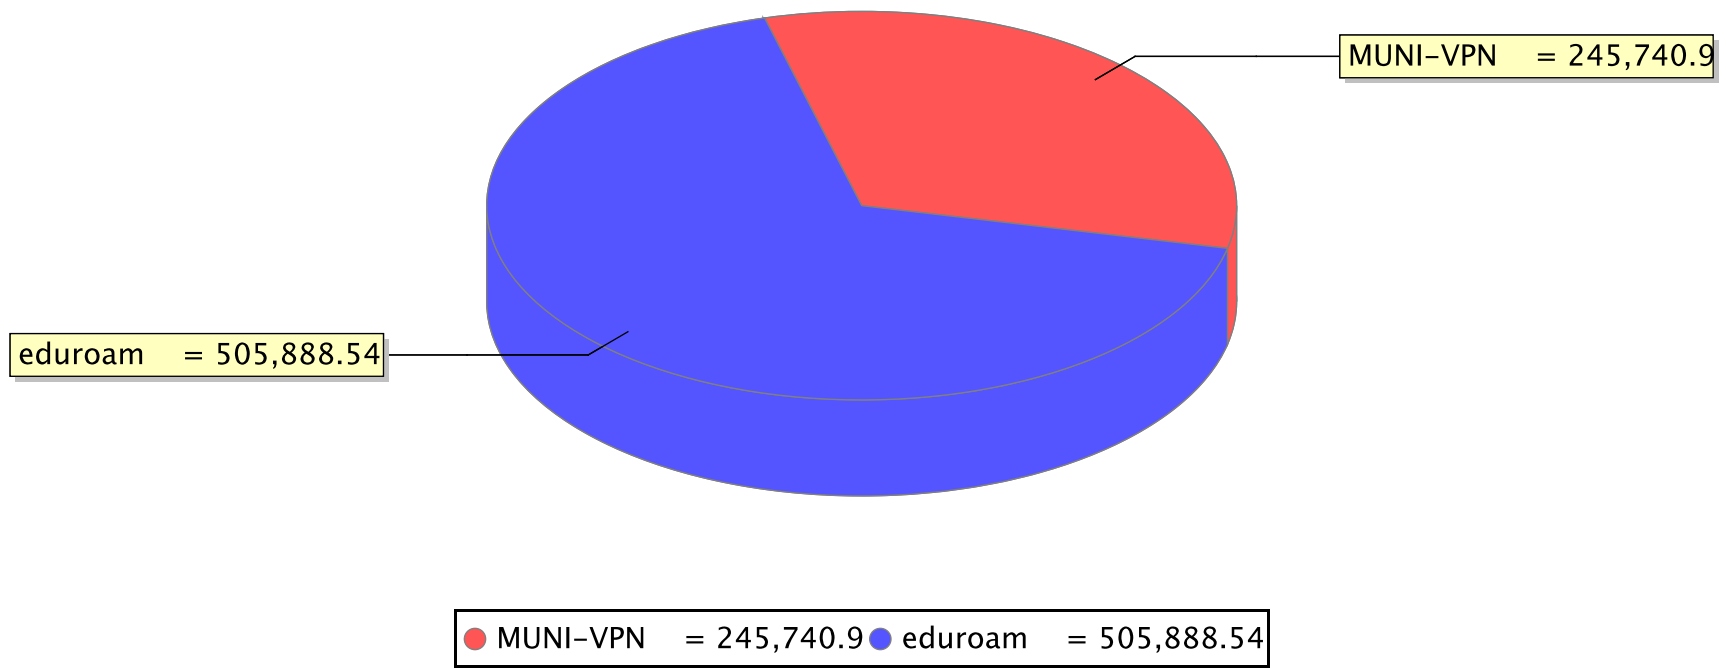

Users by Protocol

Time by Protocol

● 802.11a = 18,736.05 ● 802.11b = 4,666.75 ● 802.11g = 390,586.28 ● 802.11n_2.4GHz = 5,364.51

Traffic by Protocol

● 802.11a = 38,037.54 ● 802.11b = 1,439.61 ● 802.11g = 706,879.74 ● 802.11n_2.4GHz = 5,272.54

Sessions by Protocol

● 802.11a = 585 ● 802.11b = 222 ● 802.11g = 13,034 ● 802.11n_2.4GHz = 134

Client Summary by SSID

% of Users	% of Session Time	Number of Users	Number of Sessions	Session Time (Minutes)	SSID	Traffic (MB)	% of Traffic	% of Sessions
65.07	64.45	1753	9765	270281.58	MUNI-VPN	245740.90	32.69	69.87
34.93	35.55	941	4210	149072.02	eduroam	505888.54	67.31	30.13

Users by SSID

Time by SSID

Traffic by SSID

Sessions by SSID

Client Summary by VLAN

% of Users	% of Session Time	Number of Users	Number of Sessions	VLAN	Session Time (Minutes)	Traffic (MB)	% of Traffic	% of Sessions
34.93	35.55	941	4210	133	149072.02	505888.54	67.31	30.13
65.07	64.45	1753	9765	134	270281.58	245740.90	32.69	69.87