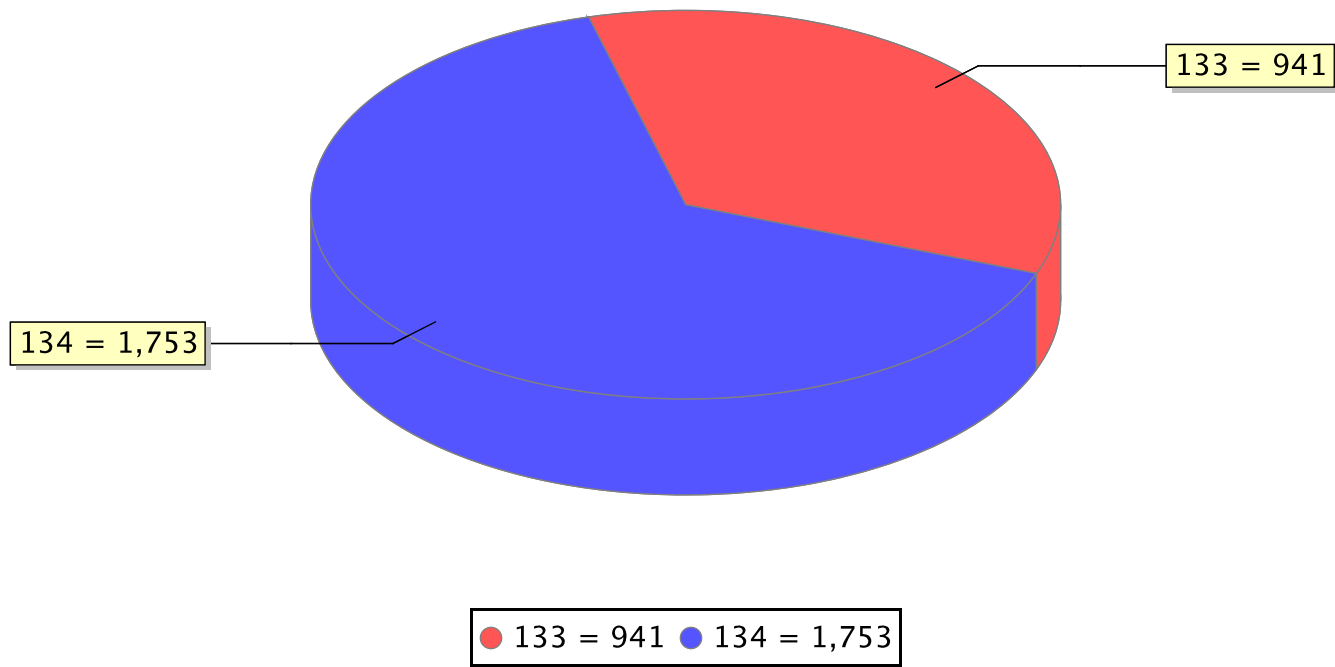

Time by VLAN

Users by VLAN