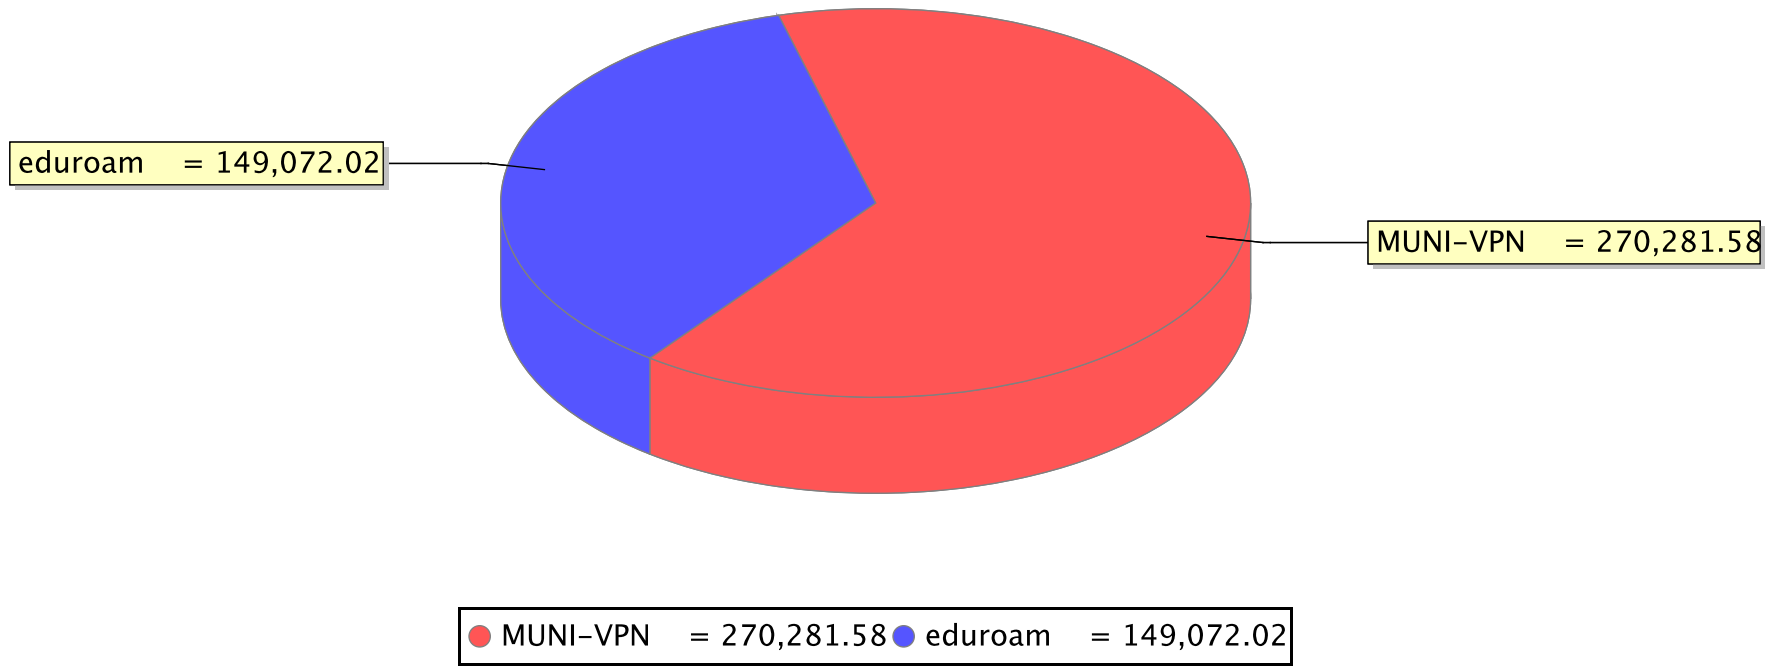

Users by Protocol

Time by Protocol

● 802.11a = 18,736.05 ● 802.11b = 4,666.75 ● 802.11g = 390,586.28 ● 802.11n_2.4GHz = 5,364.51

Traffic by Protocol

● 802.11a = 38,037.54 ● 802.11b = 1,439.61 ● 802.11g = 706,879.74 ● 802.11n_2.4GHz = 5,272.54

Sessions by Protocol

● 802.11a = 585 ● 802.11b = 222 ● 802.11g = 13,034 ● 802.11n_2.4GHz = 134

Client Summary by SSID

% of Users	% of Session Time	Number of Users	Number of Sessions	Session Time (Minutes)	SSID	Traffic (MB)	% of Traffic	% of Sessions
65.07	64.45	1753	9765	270281.58	MUNI-VPN	245740.90	32.69	69.87
34.93	35.55	941	4210	149072.02	eduroam	505888.54	67.31	30.13

Users by SSID

Time by SSID

Traffic by SSID

Sessions by SSID

Client Summary by VLAN

% of Users	% of Session Time	Number of Users	Number of Sessions	VLAN	Session Time (Minutes)	Traffic (MB)	% of Traffic	% of Sessions
34.93	35.55	941	4210	133	149072.02	505888.54	67.31	30.13
65.07	64.45	1753	9765	134	270281.58	245740.90	32.69	69.87