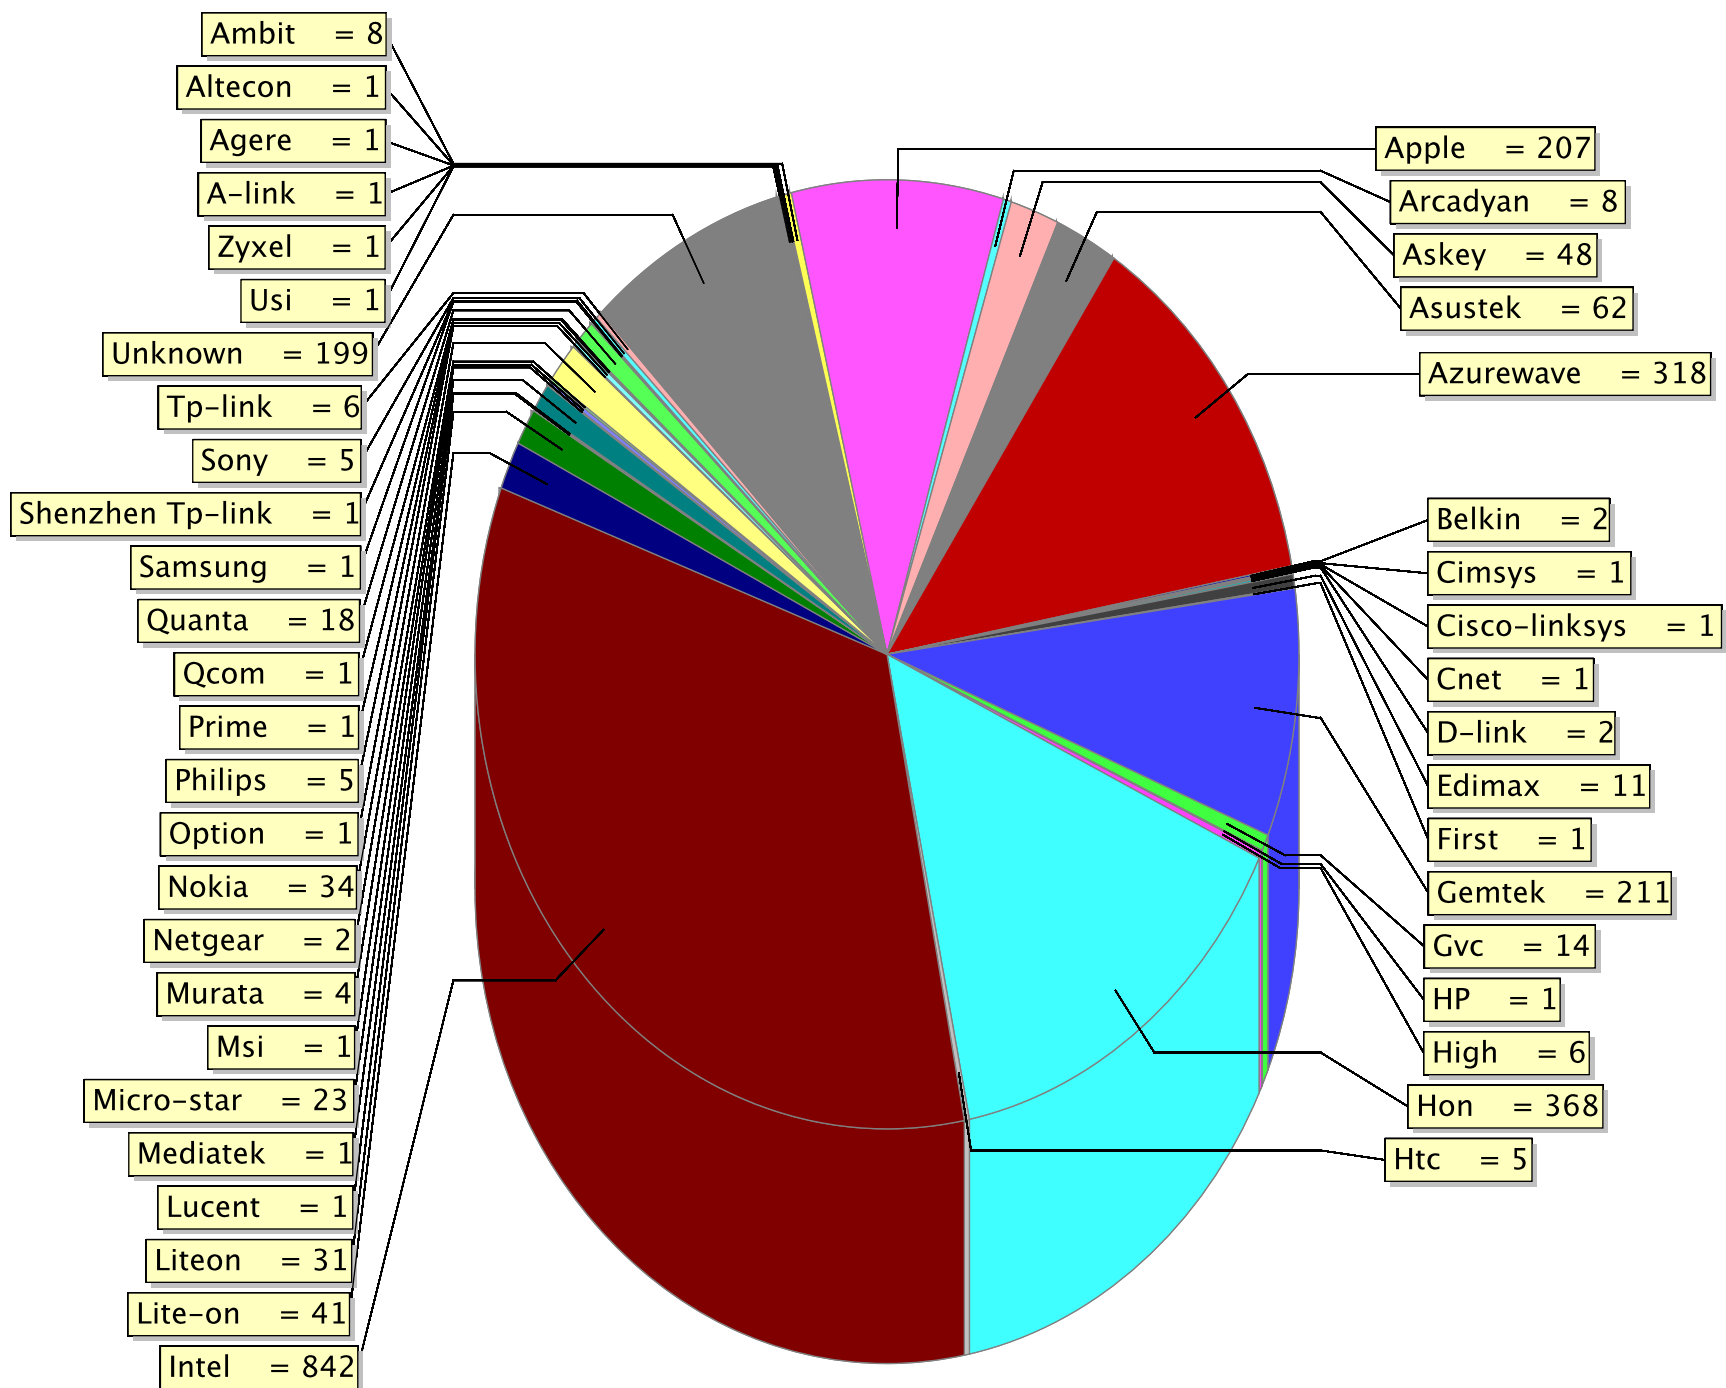

% of Users	% of Session Time	Number of Users	Number of Sessions	Session Time (Minutes)	Vendor	Traffic (MB)	% of Traffic	% of Sessions
0.20	0.03	5	6	107.94	Sony	1.94	0.00	0.04
0.24	0.40	6	64	1663.46	Tp-link	303.86	0.04	0.46
7.97	5.74	199	884	24064.35	Unknown	63903.65	8.50	6.33
0.04	0.00	1	1	10.08	Usi	0.00	0.00	0.01
0.04	0.00	1	1	5.03	Zyxel	0.00	0.00	0.01

Users by Vendor