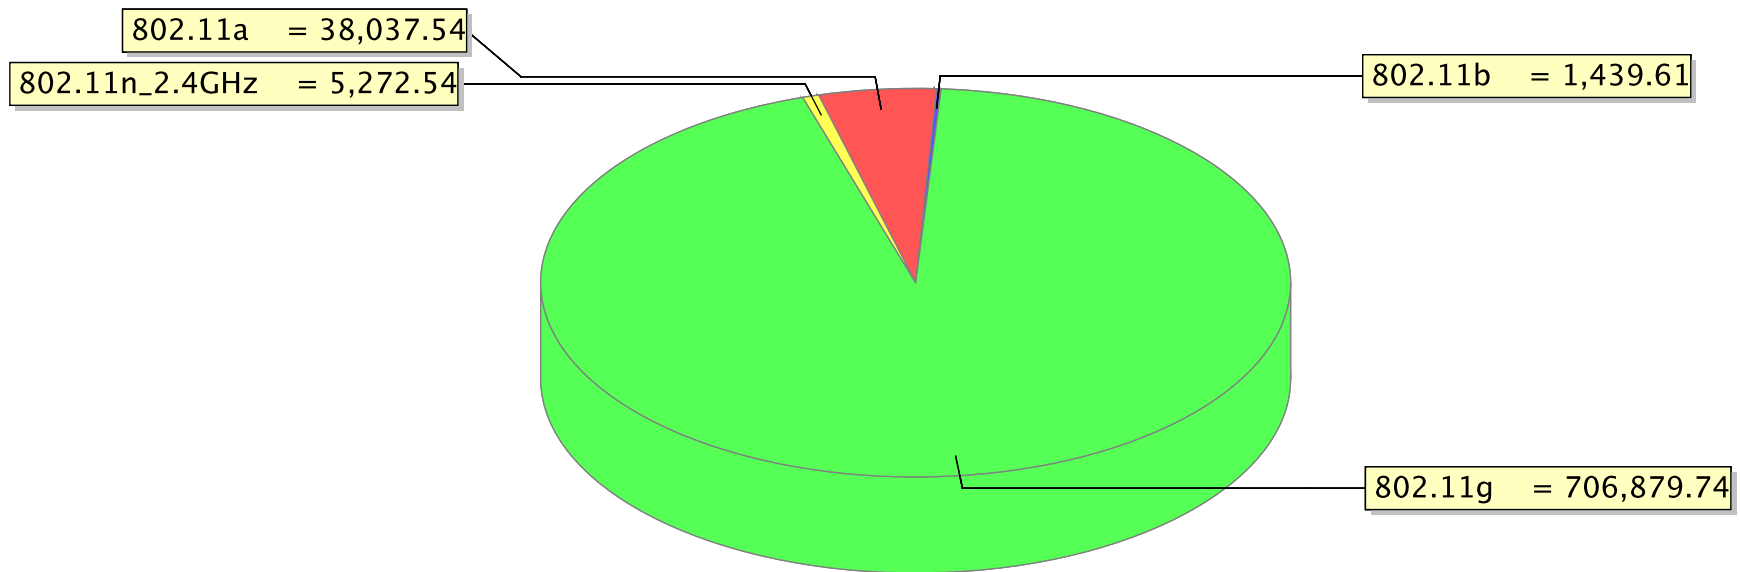

Client summary

Wireless Control System

Generated: Fri Oct 16 00:25:40 CEST 2009

Reporting Period: Last 1 day

Client Summary

Number of Sessions	Number of Users	Number of Unique Users	Number of New Users	Number of Unique APs	Number of Users per AP	Total Session Time (Minutes)	Average Session Time (Minutes)	Average Session Time per User (Minutes)	Total Traffic (MB)	Average Traffic per Session (KB)	Average Traffic per User (KB)	Total Throughput (Mbps)	Average Throughput per Session (Kbps)	Average Throughput per User (Kbps)
13975	2498	939	53	249	10.03	419353.59	30.01	167.88	751629.44	53783.86	300892.49	2107.03	150.77	843.49

Client Summary by Protocol

% of Users	Protocol	% of Session Time	Number of Users	Number of Sessions	Session Time (Minutes)	Traffic (MB)	% of Traffic	% of Sessions
6.94	802.11a	4.47	186	585	18736.05	38037.54	5.06	4.19
0.93	802.11b	1.11	25	222	4666.75	1439.61	0.19	1.59
89.44	802.11g	93.14	2397	13034	390586.28	706879.74	94.05	93.27
2.69	802.11n_2.4GHz	1.28	72	134	5364.51	5272.54	0.70	0.96

Users by Protocol

Time by Protocol

● 802.11a = 18,736.05 ● 802.11b = 4,666.75 ● 802.11g = 390,586.28 ● 802.11n_2.4GHz = 5,364.51

Traffic by Protocol

● 802.11a = 38,037.54 ● 802.11b = 1,439.61 ● 802.11g = 706,879.74 ● 802.11n_2.4GHz = 5,272.54

Sessions by Protocol

● 802.11a = 585 ● 802.11b = 222 ● 802.11g = 13,034 ● 802.11n_2.4GHz = 134

Client Summary by SSID

% of Users	% of Session Time	Number of Users	Number of Sessions	Session Time (Minutes)	SSID	Traffic (MB)	% of Traffic	% of Sessions
65.07	64.45	1753	9765	270281.58	MUNI-VPN	245740.90	32.69	69.87
34.93	35.55	941	4210	149072.02	eduroam	505888.54	67.31	30.13