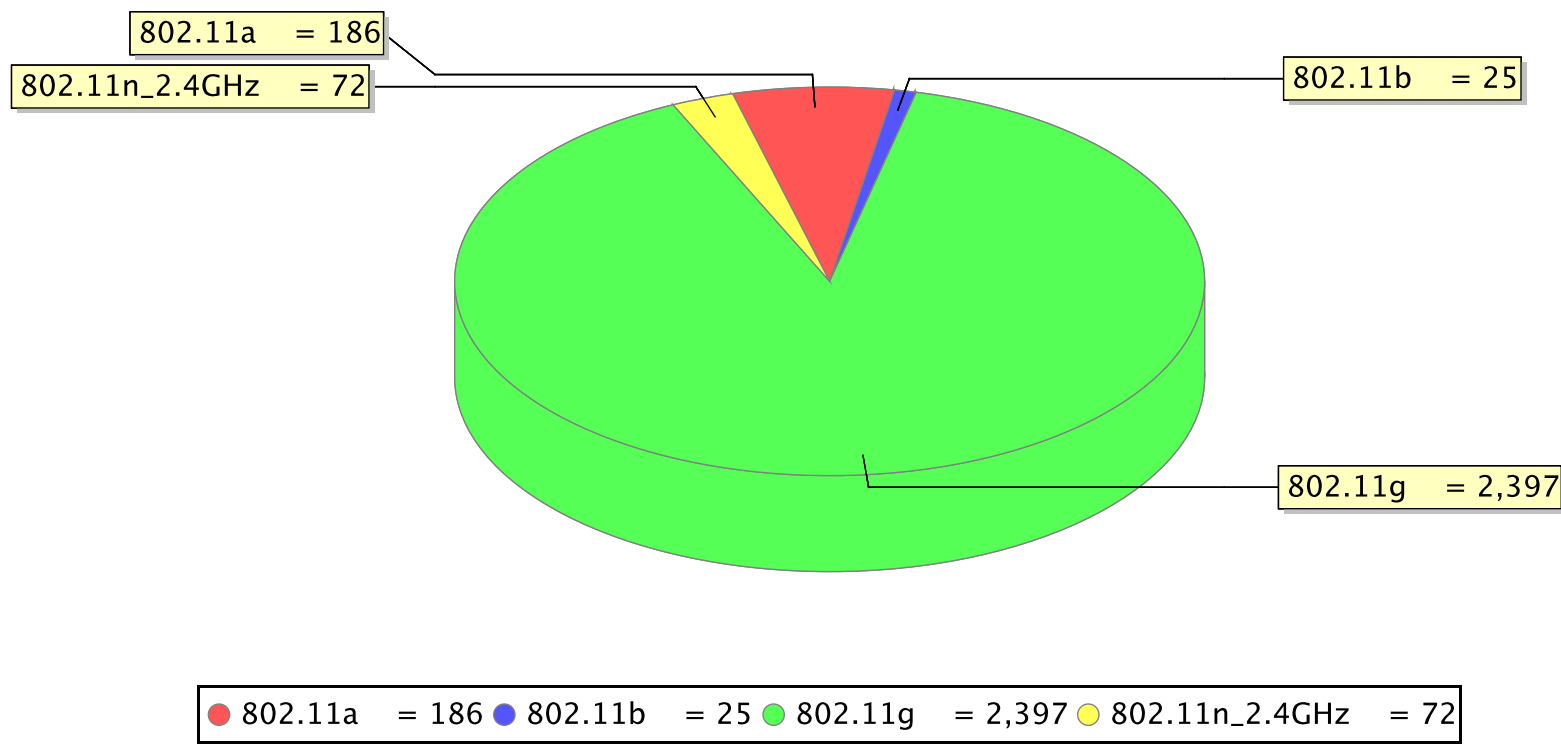

Client summary

Wireless Control System

Generated: Fri Oct 16 00:25:40 CEST 2009

Reporting Period: Last 1 day

Client Summary

Number of Sessions	Number of Users	Number of Unique Users	Number of New Users	Number of Unique APs	Number of Users per AP	Total Session Time (Minutes)	Average Session Time (Minutes)	Average Session Time per User (Minutes)	Total Traffic (MB)	Average Traffic per Session (KB)	Average Traffic per User (KB)	Total Throughput (Mbps)	Average Throughput per Session (Kbps)	Average Throughput per User (Kbps)
13975	2498	939	53	249	10.03	419353.59	30.01	167.88	751629.44	53783.86	300892.49	2107.03	150.77	843.49

Client Summary by Protocol

% of Users	Protocol	% of Session Time	Number of Users	Number of Sessions	Session Time (Minutes)	Traffic (MB)	% of Traffic	% of Sessions
6.94	802.11a	4.47	186	585	18736.05	38037.54	5.06	4.19
0.93	802.11b	1.11	25	222	4666.75	1439.61	0.19	1.59
89.44	802.11g	93.14	2397	13034	390586.28	706879.74	94.05	93.27
2.69	802.11n_2.4GHz	1.28	72	134	5364.51	5272.54	0.70	0.96

Users by Protocol

Time by Protocol

● 802.11a = 18,736.05 ● 802.11b = 4,666.75 ● 802.11g = 390,586.28 ● 802.11n_2.4GHz = 5,364.51

Traffic by Protocol

● 802.11a = 38,037.54 ● 802.11b = 1,439.61 ● 802.11g = 706,879.74 ● 802.11n_2.4GHz = 5,272.54

Sessions by Protocol

● 802.11a = 585 ● 802.11b = 222 ● 802.11g = 13,034 ● 802.11n_2.4GHz = 134

Client Summary by SSID

% of Users	% of Session Time	Number of Users	Number of Sessions	Session Time (Minutes)	SSID	Traffic (MB)	% of Traffic	% of Sessions
65.07	64.45	1753	9765	270281.58	MUNI-VPN	245740.90	32.69	69.87
34.93	35.55	941	4210	149072.02	eduroam	505888.54	67.31	30.13