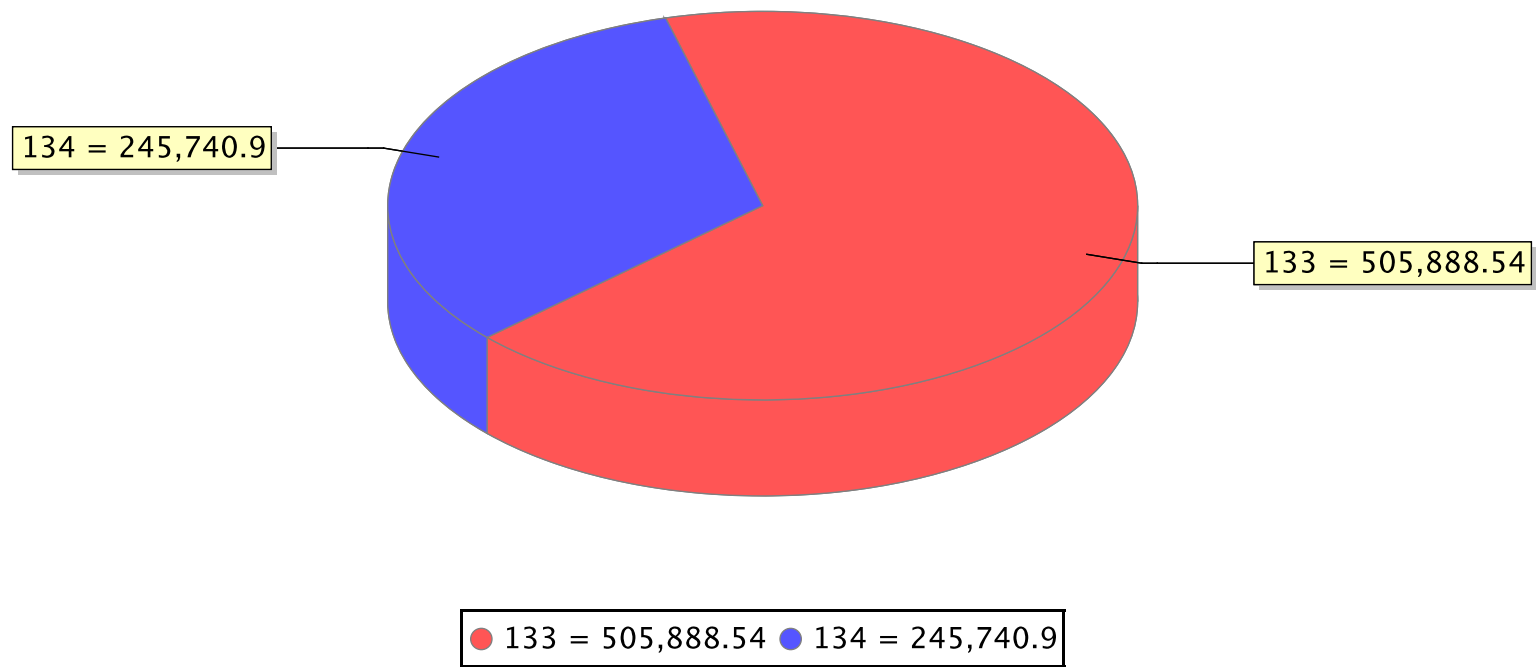

Users by Protocol

Time by Protocol

● 802.11a = 18,736.05 ● 802.11b = 4,666.75 ● 802.11g = 390,586.28 ● 802.11n_2.4GHz = 5,364.51

Traffic by Protocol

● 802.11a = 38,037.54 ● 802.11b = 1,439.61 ● 802.11g = 706,879.74 ● 802.11n_2.4GHz = 5,272.54

Sessions by Protocol

● 802.11a = 585 ● 802.11b = 222 ● 802.11g = 13,034 ● 802.11n_2.4GHz = 134

Client Summary by SSID

% of Users	% of Session Time	Number of Users	Number of Sessions	Session Time (Minutes)	SSID	Traffic (MB)	% of Traffic	% of Sessions
65.07	64.45	1753	9765	270281.58	MUNI-VPN	245740.90	32.69	69.87
34.93	35.55	941	4210	149072.02	eduroam	505888.54	67.31	30.13

Users by SSID

Time by SSID

Traffic by SSID

Sessions by SSID

Client Summary by VLAN

% of Users	% of Session Time	Number of Users	Number of Sessions	VLAN	Session Time (Minutes)	Traffic (MB)	% of Traffic	% of Sessions
34.93	35.55	941	4210	133	149072.02	505888.54	67.31	30.13
65.07	64.45	1753	9765	134	270281.58	245740.90	32.69	69.87

Users by VLAN

Time by VLAN

Traffic by VLAN

Sessions by VLAN

Client Summary by Vendor

% of Users	% of Session Time	Number of Users	Number of Sessions	Session Time (Minutes)	Vendor	Traffic (MB)	% of Traffic	% of Sessions
0.04	0.16	1	24	673.39	A-link	1342.84	0.18	0.17
0.04	0.16	1	79	654.56	Agere	6.15	0.00	0.57
0.04	0.03	1	2	107.93	Altecon	80.29	0.01	0.01
0.32	0.27	8	16	1144.21	Ambit	305.43	0.04	0.11
8.29	4.19	207	1000	17573.73	Apple	11532.14	1.53	7.16
0.32	0.26	8	76	1083.92	Arcadyan	774.48	0.10	0.54
1.92	2.65	48	338	11123.10	Askey	15935.32	2.12	2.42
2.48	3.84	62	569	16107.50	Asustek	13306.09	1.77	4.07
12.73	13.95	318	1442	58509.58	Azurewave	134651.05	17.91	10.32
0.08	0.13	2	6	526.00	Belkin	46.76	0.01	0.04
0.04	0.01	1	3	45.89	Cimsys	9.33	0.00	0.02
0.04	0.10	1	10	416.37	Cisco-linksys	802.87	0.11	0.07
0.04	0.02	1	1	71.91	Cnet	54.23	0.01	0.01
0.08	0.15	2	25	617.39	D-link	217.60	0.03	0.18